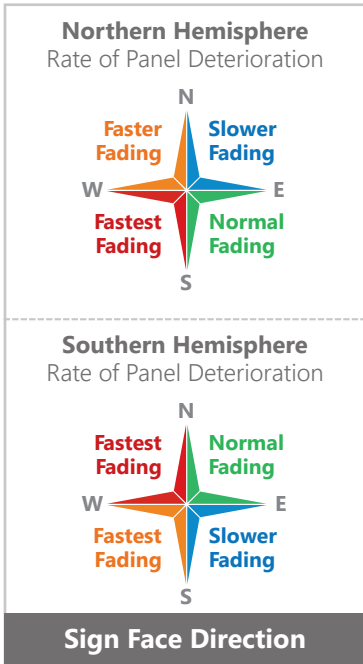

Panel Fading and Deterioration

Sign legend panels are maintenance items that must be replaced as they deteriorate. Life of the panels varies depending on environmental panels conditions.

Typical Panel Life

Panel Age	Course of Action
1-3 years	Nothing
3-7 years	Inspect
5-10+ years	Replace

^	^	^	^	^
Critical / Replace	Replace	Watch	OK	New
Recommended sign panel course of action				

POSHDECOR

"Lodha Estate" Behind Mittal Ind. Estate
 Bldg. No.5, Andheri (E), Mumbai 400059.
 +91-22-28525566
 Email: info@poshdecor.com