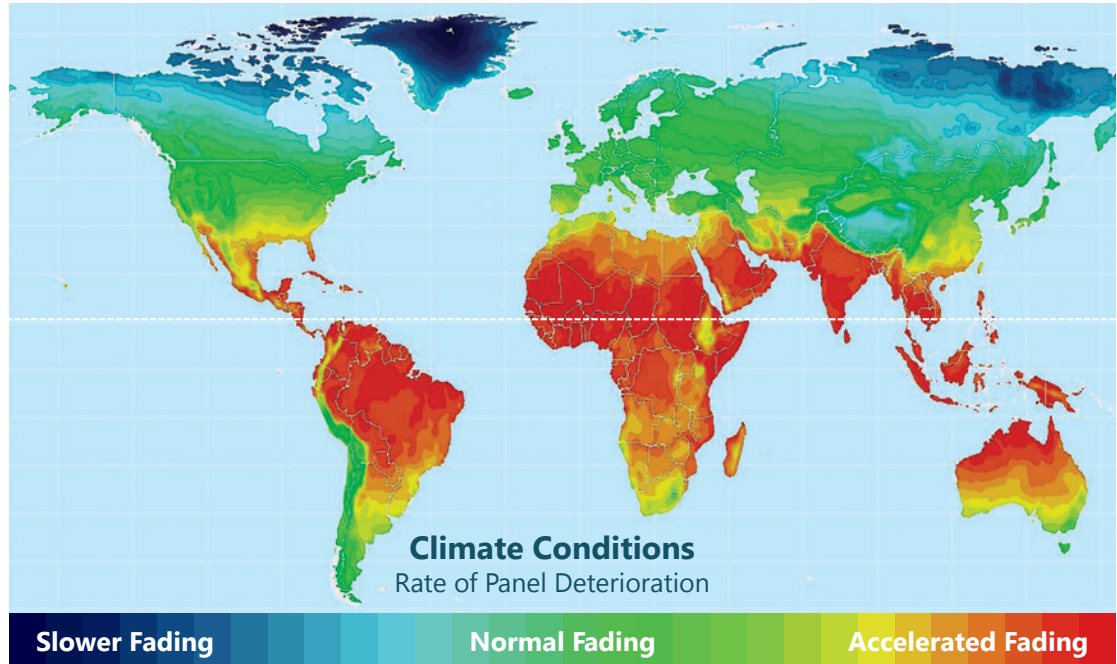

Panel Fading and Deterioration

Sign legend panels are maintenance items that must be replaced as they deteriorate. Life of the panels varies depending on environmental panels conditions.

Typical Panel Life

Panel Age	Course of Action
1-3 years	Nothing
3-7 years	Inspect
5-10+ years	Replace

^	^	^	^	^
Critical / Replace	Replace	Watch	OK	New
Recommended sign panel course of action				

POSHDECOR

"Lodha Estate" Behind Mittal Ind. Estate
 Bldg. No.5, Andheri (E), Mumbai 400059.
 +91-22-28525566
 Email: info@poshdecor.com